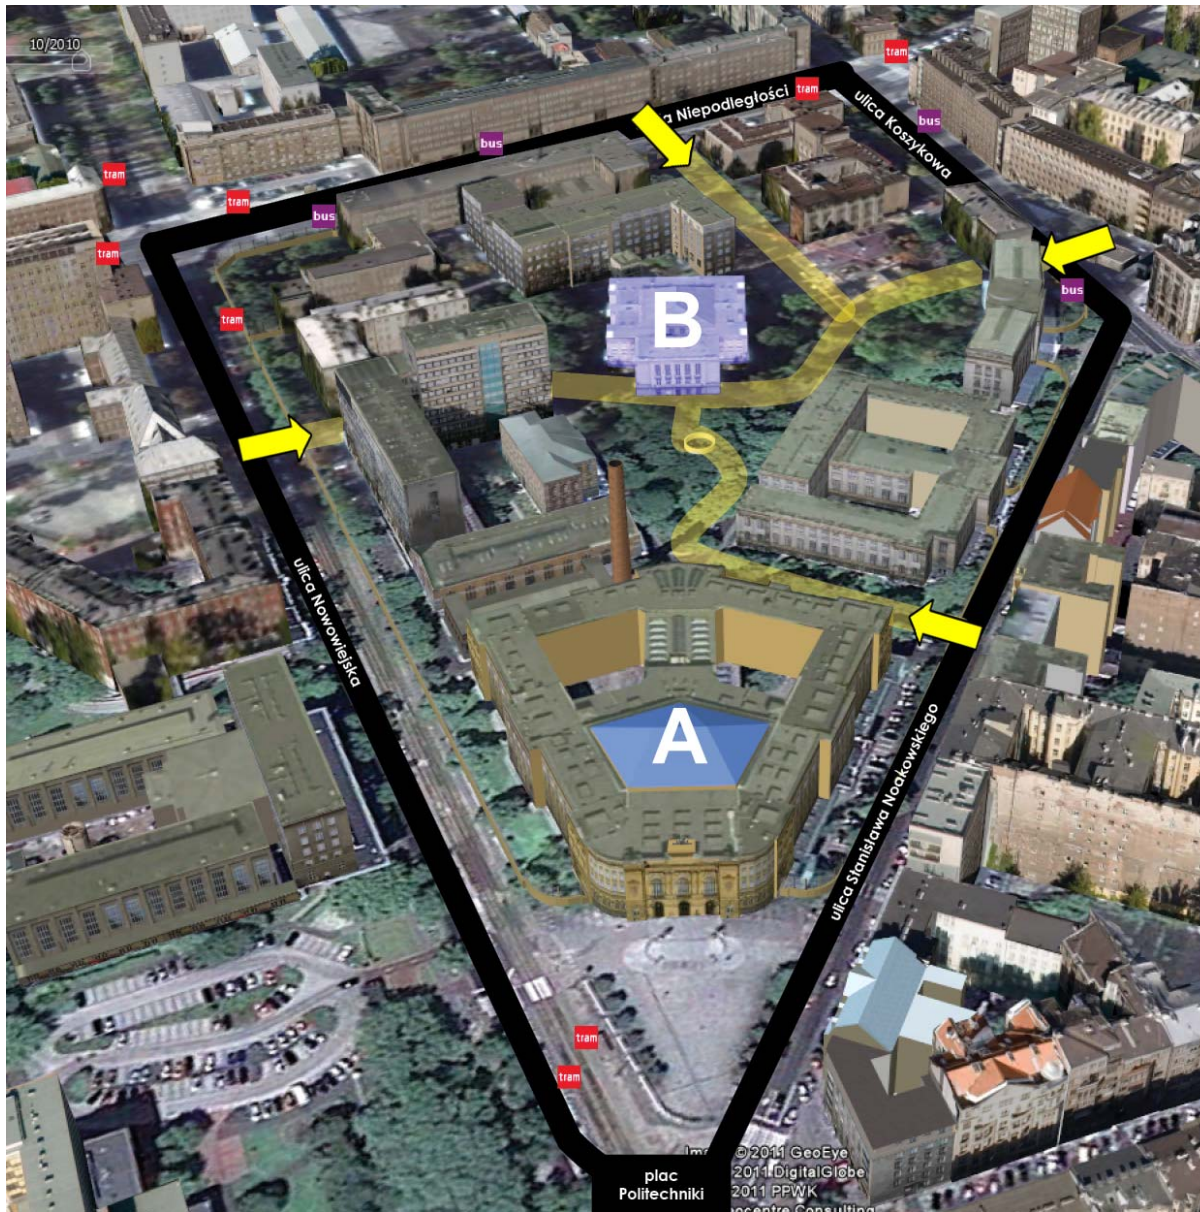

Warsaw University of Technology Campus

A – Main Hall – welcome reception

B – Physics Building - registration